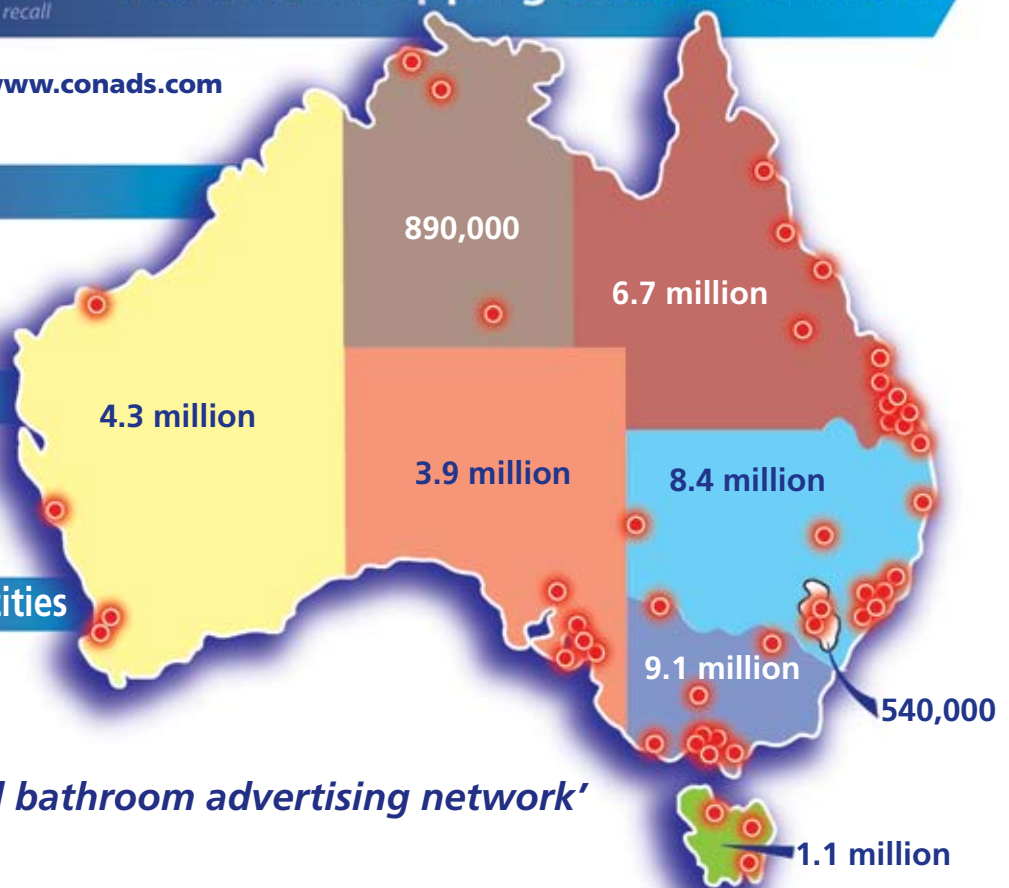

Convenience Advertising
70% unprompted recall

National Shopping Centre Network

1800 634 551 www.conads.com

National

> 35 million
monthly shopper visits

National capital cities

> 21.4 million
monthly shopper visits

Eastern seaboard capital cities

> 12.4 million
monthly shopper visits

'Australia's true national bathroom advertising network'

& Independent Shopping Centre groups

New South Wales

- Albion Park Village
- Centro Albany
- Centro Bankstown
- Stockland Baulkham Hills
- Centro Westside
- Lend Lease - Macarthur Square S.C.
- Lend Lease - Carlingford Court S.C.
- Beville Group Harbourside
- Deniliquin Plaza
- Centro Dubbo
- Centro Lennox
- Lend Lease - Erina Fair S.C.
- Lend Lease - Forestway S.C.
- Centro Goulburn
- Kiama Fair
- Kincumber Village
- Centro Lavington
- Lismore Central
- Maitland Hunter Mall
- Stockland Merrylands
- Colonial - The Entertainment Quarter
- Centro Lake Macquarie
- Centro Mount Hutton
- Centro Nepean
- Centro Raymond Terrace
- Centro Roselands
- Beville Group Top Ryde S.C.
- Centro Seven Hills
- Centro Toormina
- Centro Tweed
- Centro Warners Bay
- Centro Warriewood
- Stockland Wetherill Park
- Wollongong Central
- Centro Woodcroft

- Tuggeranong

- Alice Springs
- Casuarina
- Katherine

Figures quoted are 70% of monthly cumulative shopper visits, based on Property Council of Australia data, July 2007